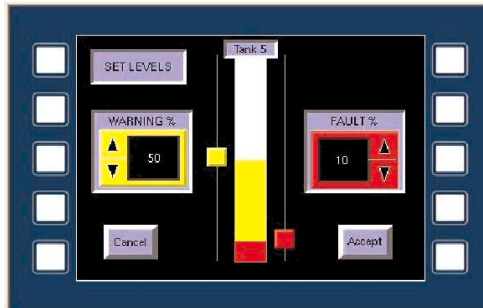

AUTOQUIP AUTOMATION

16 Point Graphic User Interface for Liquid Level Sensing Equipment

Major Features:

- Displays current tank levels.
- 16 individual sensor inputs.
- Color graphic touch screen for display and adjustment.
- Low warning and fault indication and annunciation
- Compatible with numerous level sensing probes.
- Offered in EX and intrinsically safe configurations.