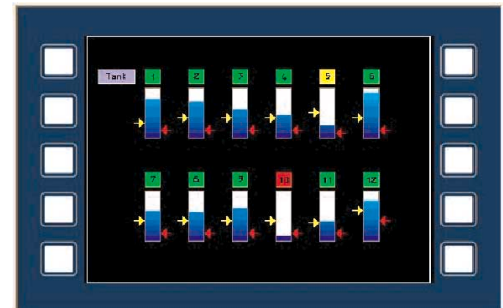

AUTOQUIP AUTOMATION

16 Point Graphic User Interface for Liquid Level Sensing Equipment

Major Features:

- Displays current tank levels.
- 16 individual sensor inputs.
- Color graphic touch screen for display and adjustment.
- Low warning and fault indication and annunciation
- Compatible with numerous level sensing probes.
- Offered in EX and intrinsically safe configurations.