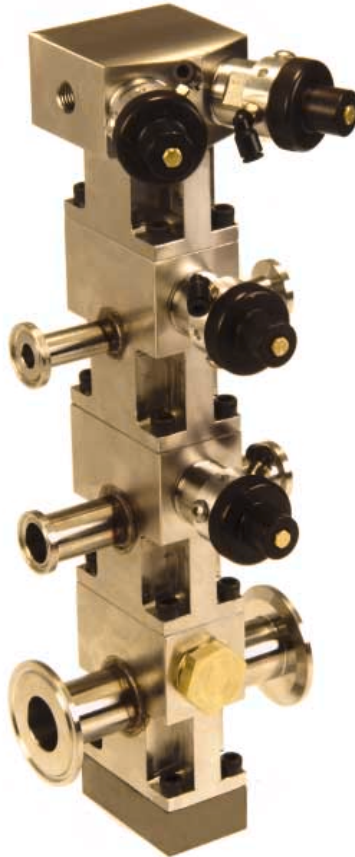

AUTOQUIP AUTOMATION

Piggable Color Change System

Color Change Component

Major Features:

- Multiple port sizes available for varying length circulation systems. 5/8", 3/4" 7/8" and 1" typical.
- Work with existing non-piggable color change systems.
- Available in sanitary or compression fittings.
- Stainless steel wetted components.