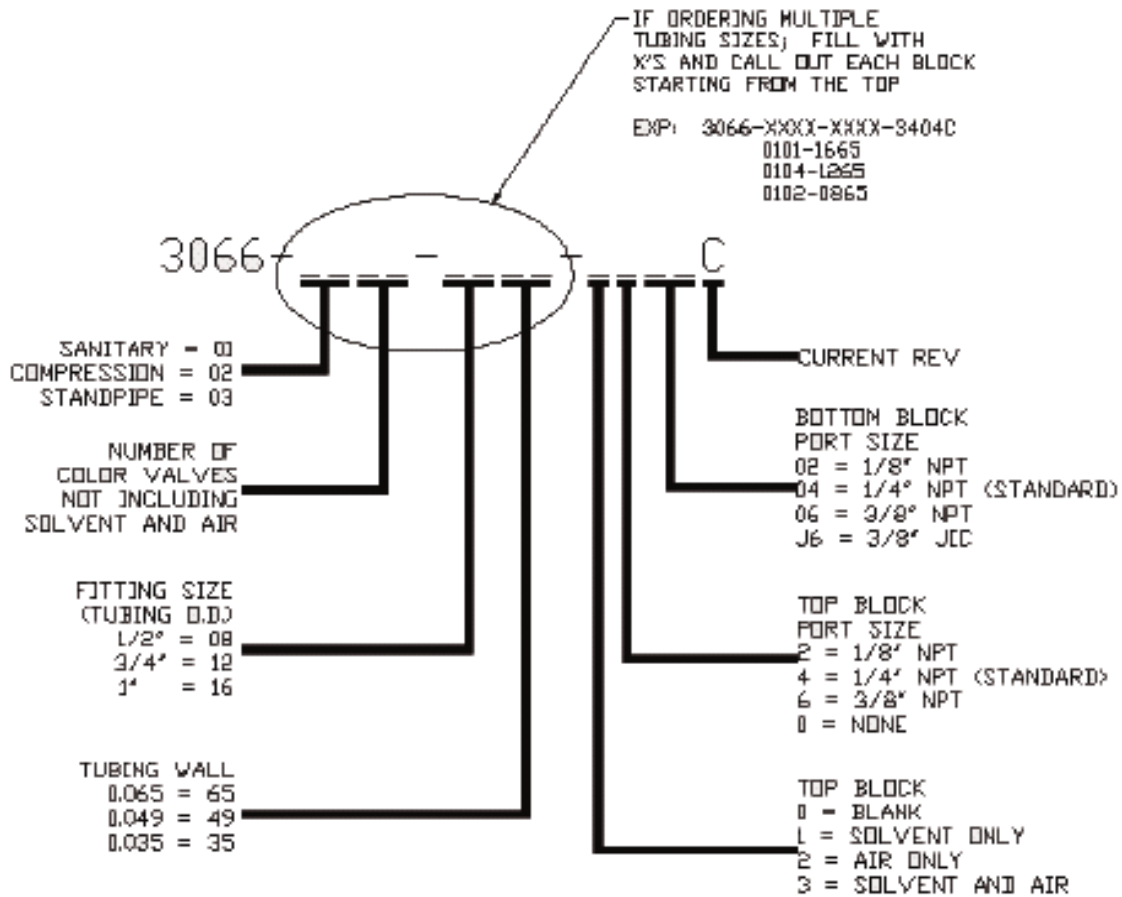

AUTOQUIP AUTOMATION

Piggable Color Change System

Piggable Launcher